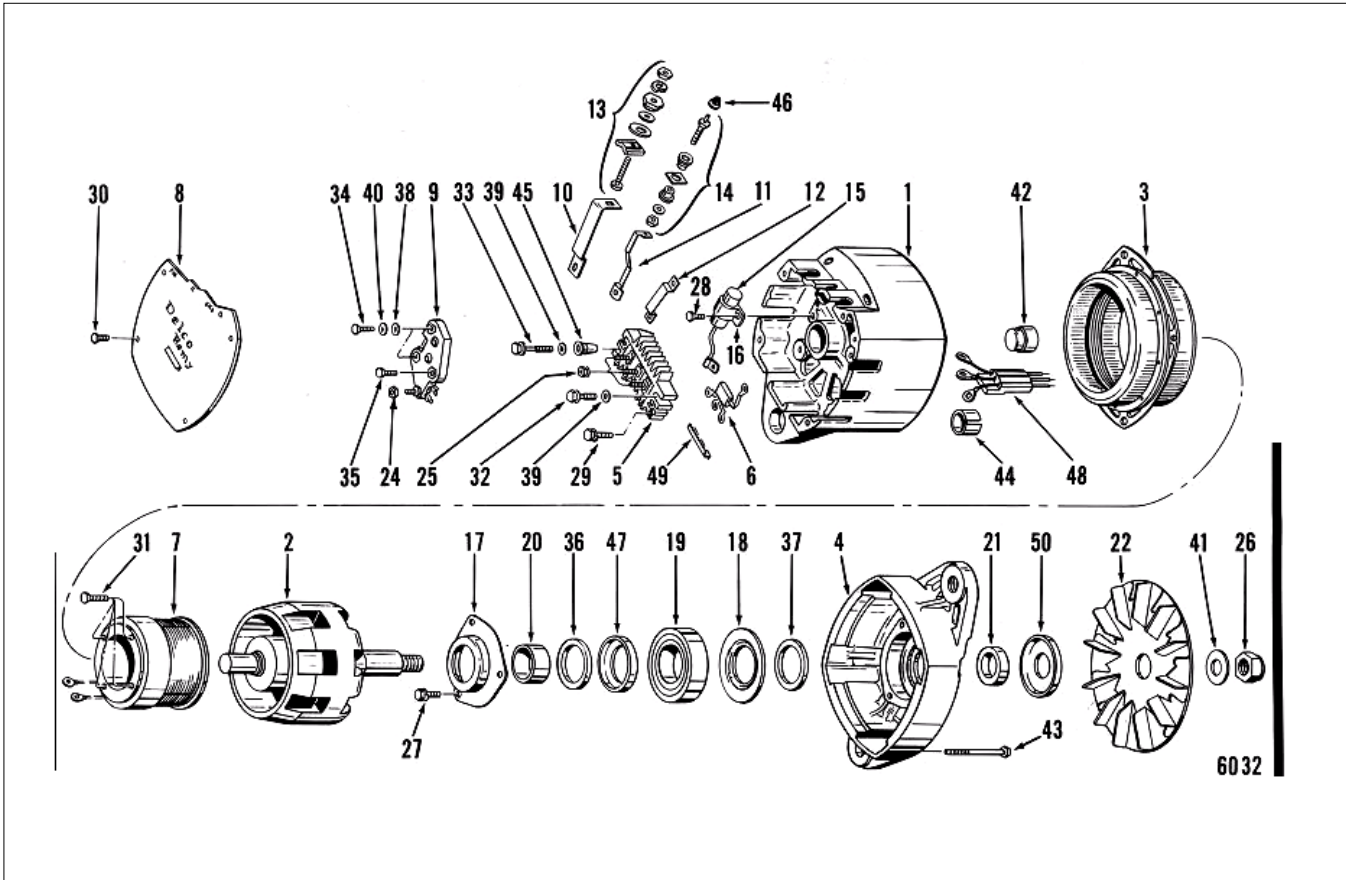

Delco Remy Service Parts

Model 1117641

Ref No	Description	Part Number	Notation	Qty Reqd
01	HOUSING-RECT	10475808		1
02	ROTOR ASSY	1894446		1
03	STATOR ASSY	1894490		1
04	FRAME-DE	1894483		1
05	RECTIFIER ASSY	1984638		1
06	DIODE TRIO	1987324		1
07	FIELD COIL & SUPPORT	1894492		1
08	COVER	1894444		1
09	REGULATOR	1116433	Service by Complete Replacement	1
10	CONNECTOR	1894464	Output Term.	1
11	CONNECTOR	1894473	Relay Term.	1
12	CONNECTOR	1894462	Rect. Bridge to Regulator	1
13	OUTPUT TERMINAL	1974414		1
14	RELAY TERMINAL	1894627		1
15	CAPACITOR	1985444		1
16	BRACKET CAP	1869573		1
17	RETAINER PLATE	1961868	Inside DE	1
18	PLATE-RETAINER	1955664	Outside DE	1
19	BALL BEARING ASM.	10472935		1
20	COLLAR	1957726	Inside - Bearing Space - DE	1
21	COLLAR	NA	Outside - Bearing Space - DE	1
22	FAN ASSY	10467272	Fan & Baffle Asm.	1
24	NUT ASSY	1851808	Rect. Bridge to Regulator	1

Delco Remy Service Parts

Model 1117641

Ref No	Description	Part Number	Notation	Qty Reqd
25	NUT ASSY	1851808	Rect. Bridge Atch.	3
26	NUT-SHAFT-D.E.	10476337		1
27	SCREW ASM.	1846956	Bearing Retainer Atch. - DE	3
28	SCREW ASM.	1846955	Capacitor Atch.	1
29	SCREW ASM.	1846955	Connector - Bridge to Reg. Atch.	1
30	SCREW ASM.	1894641	Rect. Cover Atch.	5
31	SCREW	1968945	Field Coil & Support Atch.	4
32	SCREW ASM.	1894458	Regulator Atch. (Ground.)	1
33	SCREW ASM.	830338	Rect. Bridge Atch. (1 11/32")	1
34	SCREW ASM.	1976061	Regulator Atch. (Insul.)	2
35	SCREW ASM.	1894458	Rect. Bridge Atch. (1 11/16")	1
36	WASHER-INSULATION	825197	Felt - DE	1
37	WASHER-INSULATION	1955660	Felt - Ball Bearing - DE	1
39	WASHER-RECT. BRIDGE ATTACH. SCREW	807295	Rect. Bridge Term. Stud	2
41	WASHER-SHAFT-D.E.	NA		1
42	ROLLER BEARING	9437171	Rect. Housing	1
43	THRU BOLT	1894445		4
44	BUSHING	1892765	Hinge - Rect. Housing	1
45	BUSHING	1894463	Rect. Bridge Atch. - Insul.	1
46	CAP	1970227	Relay Term.	1
47	CUP-FELT RETAINER-D.E.	825196		1
48	GROMMET	1894468		1
49	INSULATION	1894472		1