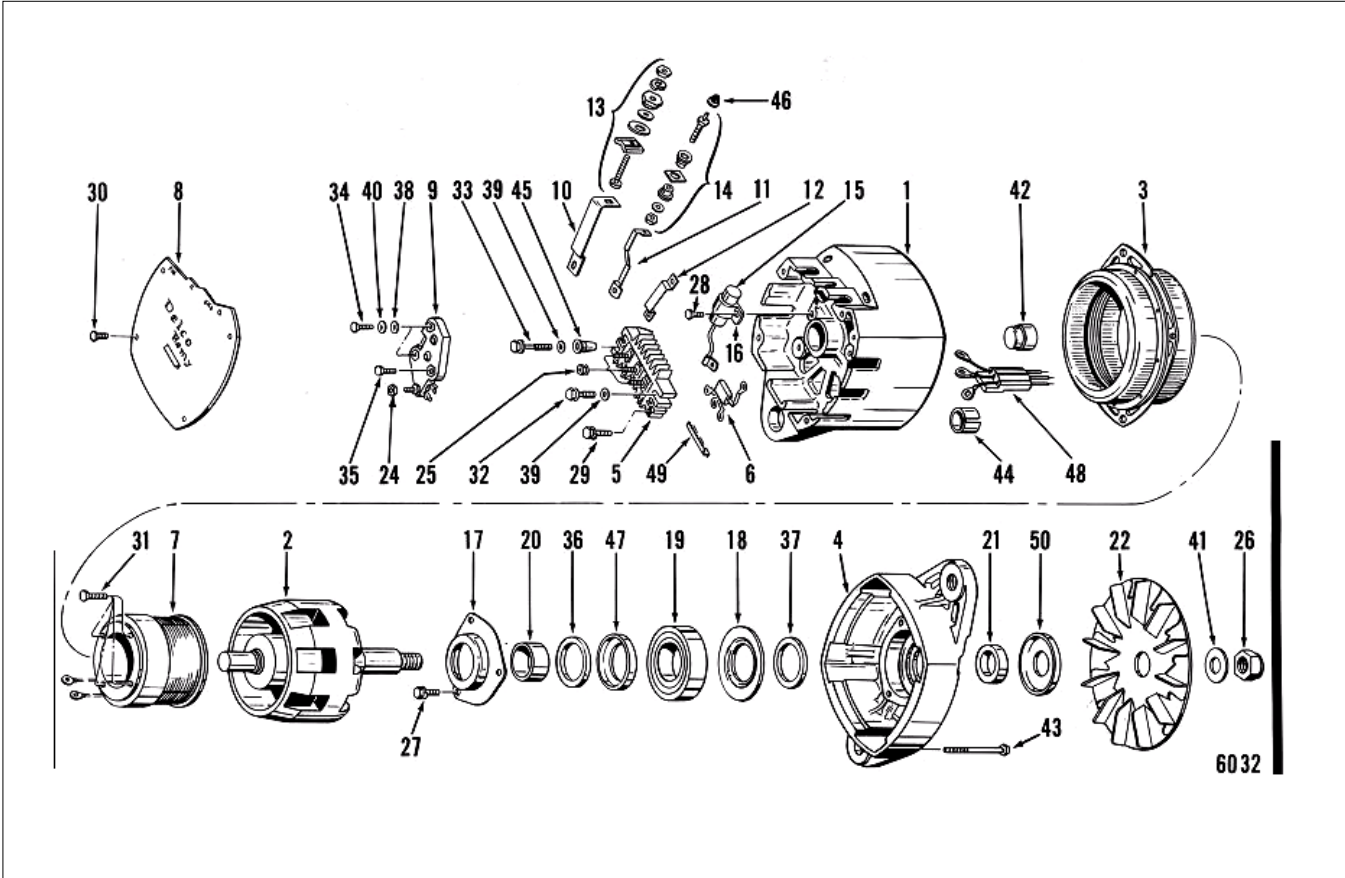

Delco Remy Service Parts

Model 1117641

Ref No	Description	Part Number	Notation	Qty Reqd
01	HOUSING-RECT	10475808		1
02	ROTOR ASSY	1894446		1
03	STATOR ASSY	1894490		1
04	FRAME-DE	1894483		1
05	RECTIFIER ASSY	1984638		1
06	DIODE TRIO	1987324		1
07	FIELD COIL & SUPPORT	1894492		1
08	COVER	1894444		1
09	REGULATOR	1116433	Service by Complete Replacement	1
10	CONNECTOR	1894464	Output Term.	1
11	CONNECTOR	1894473	Relay Term.	1
12	CONNECTOR	1894462	Rect. Bridge to Regulator	1
13	OUTPUT TERMINAL	1974414		1
14	RELAY TERMINAL	1894627		1
15	CAPACITOR	1985444		1
16	BRACKET CAP	1869573		1
17	RETAINER PLATE	1961868	Inside DE	1
18	PLATE-RETAINER	1955664	Outside DE	1
19	BALL BEARING ASM.	10472935		1
20	COLLAR	1957726	Inside - Bearing Space - DE	1
21	COLLAR	NA	Outside - Bearing Space - DE	1
22	FAN ASSY	10467272	Fan & Baffle Asm.	1
24	NUT ASSY	1851808	Rect. Bridge to Regulator	1

Delco Remy Service Parts

Model 1117641

Ref No	Description	Part Number	Notation	Qty Reqd
25	NUT ASSY	1851808	Rect. Bridge Atch.	3
26	NUT-SHAFT-D.E.	10476337		1
27	SCREW ASM.	1846956	Bearing Retainer Atch. - DE	3
28	SCREW ASM.	1846955	Capacitor Atch.	1
29	SCREW ASM.	1846955	Connector - Bridge to Reg. Atch.	1
30	SCREW ASM.	1894641	Rect. Cover Atch.	5
31	SCREW	1968945	Field Coil & Support Atch.	4
32	SCREW ASM.	1894458	Regulator Atch. (Ground.)	1
33	SCREW ASM.	830338	Rect. Bridge Atch. (1 11/32")	1
34	SCREW ASM.	1976061	Regulator Atch. (Insul.)	2
35	SCREW ASM.	1894458	Rect. Bridge Atch. (1 11/16")	1
36	WASHER-INSULATION	825197	Felt - DE	1
37	WASHER-INSULATION	1955660	Felt - Ball Bearing - DE	1
39	WASHER-RECT. BRIDGE ATTACH. SCREW	807295	Rect. Bridge Term. Stud	2
41	WASHER-SHAFT-D.E.	NA		1
42	ROLLER BEARING	9437171	Rect. Housing	1
43	THRU BOLT	1894445		4
44	BUSHING	1892765	Hinge - Rect. Housing	1
45	BUSHING	1894463	Rect. Bridge Atch. - Insul.	1
46	CAP	1970227	Relay Term.	1
47	CUP-FELT RETAINER-D.E.	825196		1
48	GROMMET	1894468		1
49	INSULATION	1894472		1