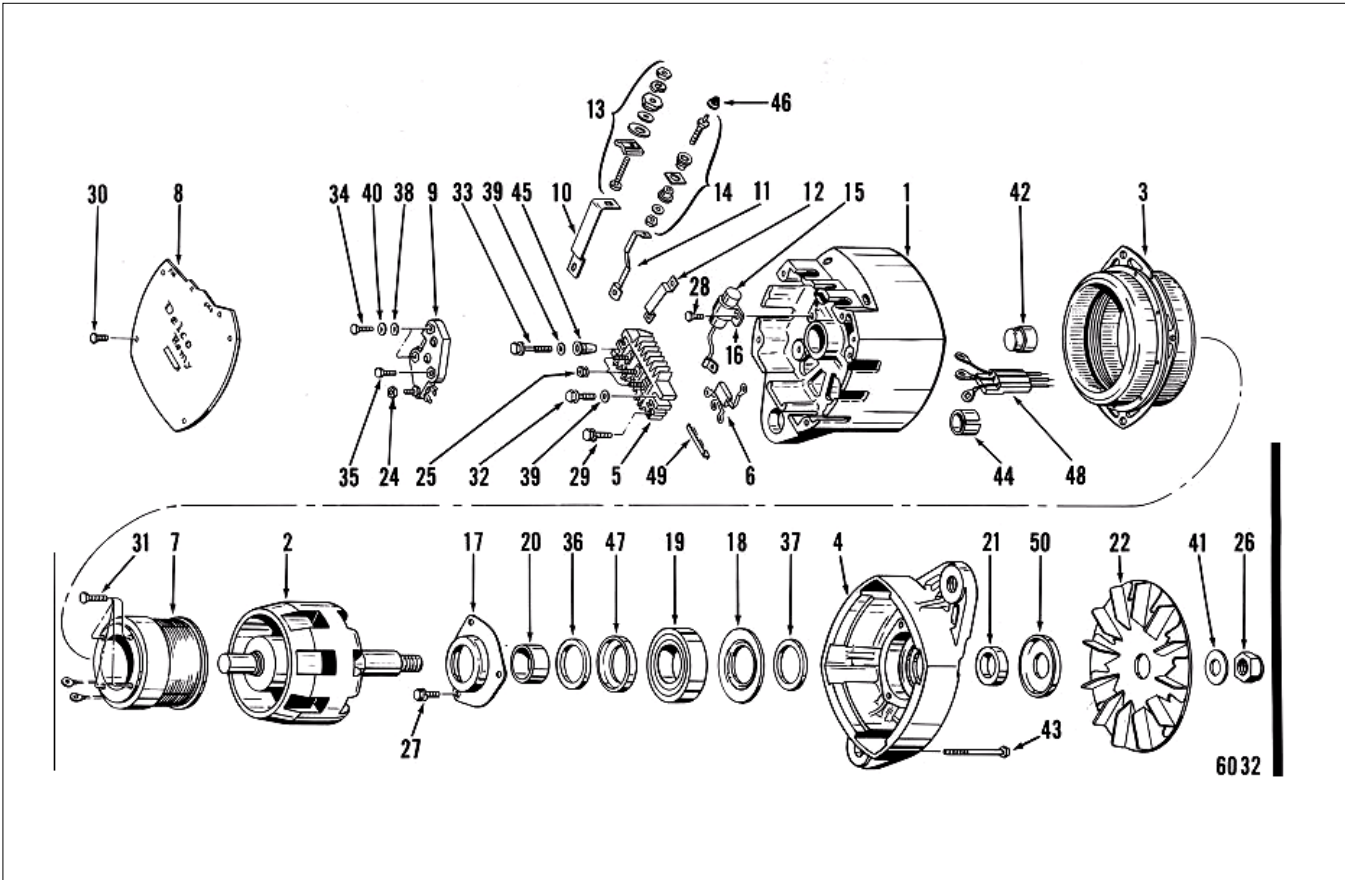

# Delco Remy Service Parts

Model 1117647

Ref No	Description	Part Number	Notation	Qty Reqd
01	HOUSING-RECT	1894465		1
02	ROTOR ASSY	1894446		1
03	STATOR ASSY	1894467		1
04	FRAME-DE	1894483		1
05	RECTIFIER ASSY	1984638		1
06	DIODE TRIO	1985348		1
07	FIELD COIL & SUPPORT	1894474		1
08	COVER	1894444		1
09	REGULATOR	1116405	Service by Complete Replacement	1
10	CONNECTOR	1894464	Output Term.	1
11	CONNECTOR	1894473	Relay Term.	1
12	CONNECTOR	1894462	Rect. Bridge to Regulator	1
13	OUTPUT TERMINAL	1894626		1
14	RELAY TERMINAL	1894627		1
15	CAPACITOR	1985444		1
16	BRACKET CAP	1869573		1
17	RETAINER PLATE	1961867	Inside DE	1
18	PLATE-RETAINER	1955664	Outside DE	1
19	BALL BEARING ASM.	9437824		1
20	COLLAR	1957726	Inside - Bearing Space - DE	1
21	COLLAR	1969046	Outside - Bearing Space - DE	1
22	FAN ASSY	1970593	Fan & Baffle Asm.	1
24	NUT ASSY	1851808	Rect. Bridge to Regulator	1

# Delco Remy Service Parts

Model 1117647

Ref No	Description	Part Number	Notation	Qty Reqd
25	NUT ASSY	1851808	Rect. Bridge Atch.	3
26	NUT-SHAFT-D.E.	10484823		1
27	SCREW ASM.	1846956	Bearing Retainer Atch. - DE	3
28	SCREW ASM.	1846955	Capacitor Atch.	1
29	SCREW ASM.	1846955	Connector - Bridge to Reg. Atch.	1
30	SCREW ASM.	1894641	Rect. Cover Atch.	5
31	SCREW	1968945	Field Coil & Support Atch.	4
32	SCREW ASM.	1894458	Regulator Atch. (Ground.)	1
33	SCREW ASM.	830338	Rect. Bridge Atch. (1 11/32")	1
34	SCREW ASM.	1976061	Regulator Atch. (Insul.)	2
35	SCREW ASM.	1894458	Rect. Bridge Atch. (1 11/16")	1
36	WASHER-INSULATION	825197	Felt - DE	1
37	WASHER-INSULATION	1955660	Felt - Ball Bearing - DE	1
39	WASHER-RECT. BRIDGE ATTACH. SCREW	807295	Rect. Bridge Term. Stud	2
41	WASHER-SHAFT-D.E.	NA		1
42	ROLLER BEARING	9437171	Rect. Housing	1
43	THRU BOLT	1894445		4
44	BUSHING	1892765	Hinge - Rect. Housing	1
45	BUSHING	1894463	Rect. Bridge Atch. - Insul.	1
46	CAP	1970227	Relay Term.	1
47	CUP-FELT RETAINER-D.E.	825196		1
48	GROMMET	1894468		1
49	INSULATION	1894472		1