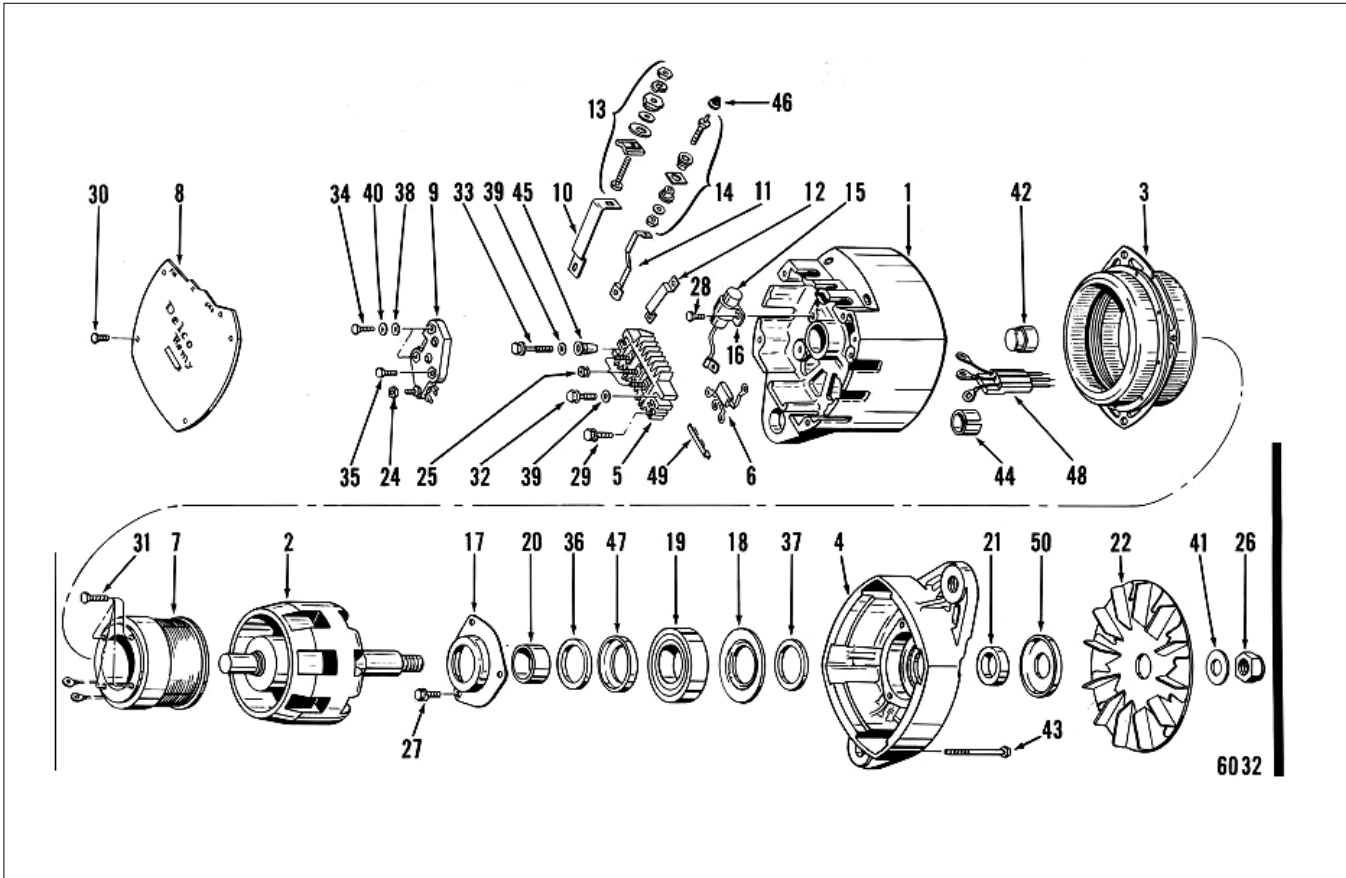

Delco Remy Service Parts

Model 1117647

Ref No	Description	Part Number	Notation	Qty Reqd
50	SHIELD DUST	1969070		1