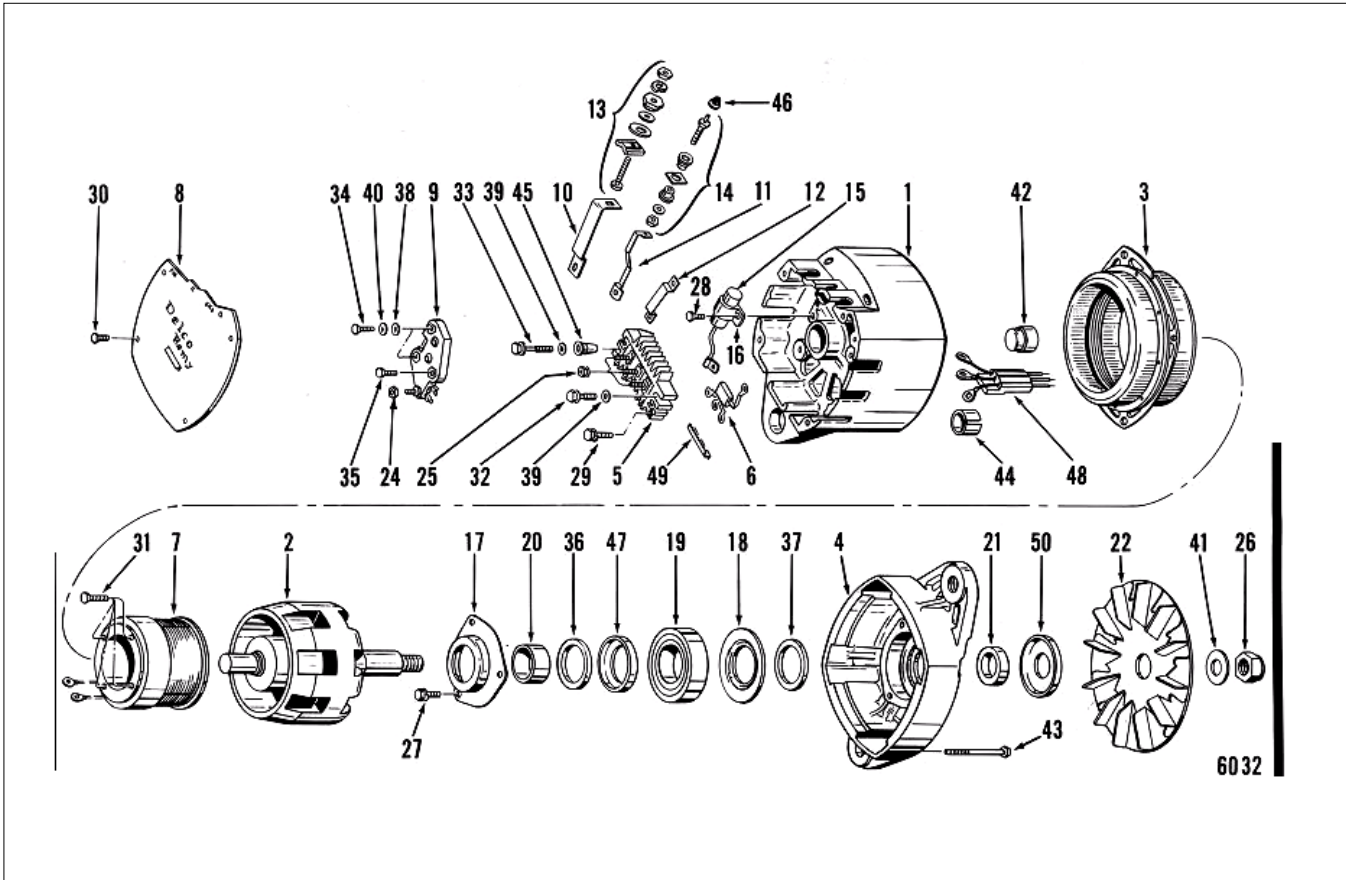

# Delco Remy Service Parts

Model 1117647

Ref No	Description	Part Number	Notation	Qty Reqd
01	HOUSING-RECT	1894465		1
02	ROTOR ASSY	1894446		1
03	STATOR ASSY	1894467		1
04	FRAME-DE	1894483		1
05	RECTIFIER ASSY	1984638		1
06	DIODE TRIO	1985348		1
07	FIELD COIL & SUPPORT	1894474		1
08	COVER	1894444		1
09	REGULATOR	1116405	Service by Complete Replacement	1
10	CONNECTOR	1894464	Output Term.	1
11	CONNECTOR	1894473	Relay Term.	1
12	CONNECTOR	1894462	Rect. Bridge to Regulator	1
13	OUTPUT TERMINAL	1894626		1
14	RELAY TERMINAL	1894627		1
15	CAPACITOR	1985444		1
16	BRACKET CAP	1869573		1
17	RETAINER PLATE	1961867	Inside DE	1
18	PLATE-RETAINER	1955664	Outside DE	1
19	BALL BEARING ASM.	9437824		1
20	COLLAR	1957726	Inside - Bearing Space - DE	1
21	COLLAR	1969046	Outside - Bearing Space - DE	1
22	FAN ASSY	1970593	Fan & Baffle Asm.	1
24	NUT ASSY	1851808	Rect. Bridge to Regulator	1

# Delco Remy Service Parts

Model 1117647

Ref No	Description	Part Number	Notation	Qty Reqd
25	NUT ASSY	1851808	Rect. Bridge Atch.	3
26	NUT-SHAFT-D.E.	10484823		1
27	SCREW ASM.	1846956	Bearing Retainer Atch. - DE	3
28	SCREW ASM.	1846955	Capacitor Atch.	1
29	SCREW ASM.	1846955	Connector - Bridge to Reg. Atch.	1
30	SCREW ASM.	1894641	Rect. Cover Atch.	5
31	SCREW	1968945	Field Coil & Support Atch.	4
32	SCREW ASM.	1894458	Regulator Atch. (Ground.)	1
33	SCREW ASM.	830338	Rect. Bridge Atch. (1 11/32")	1
34	SCREW ASM.	1976061	Regulator Atch. (Insul.)	2
35	SCREW ASM.	1894458	Rect. Bridge Atch. (1 11/16")	1
36	WASHER-INSULATION	825197	Felt - DE	1
37	WASHER-INSULATION	1955660	Felt - Ball Bearing - DE	1
39	WASHER-RECT. BRIDGE ATTACH. SCREW	807295	Rect. Bridge Term. Stud	2
41	WASHER-SHAFT-D.E.	NA		1
42	ROLLER BEARING	9437171	Rect. Housing	1
43	THRU BOLT	1894445		4
44	BUSHING	1892765	Hinge - Rect. Housing	1
45	BUSHING	1894463	Rect. Bridge Atch. - Insul.	1
46	CAP	1970227	Relay Term.	1
47	CUP-FELT RETAINER-D.E.	825196		1
48	GROMMET	1894468		1
49	INSULATION	1894472		1