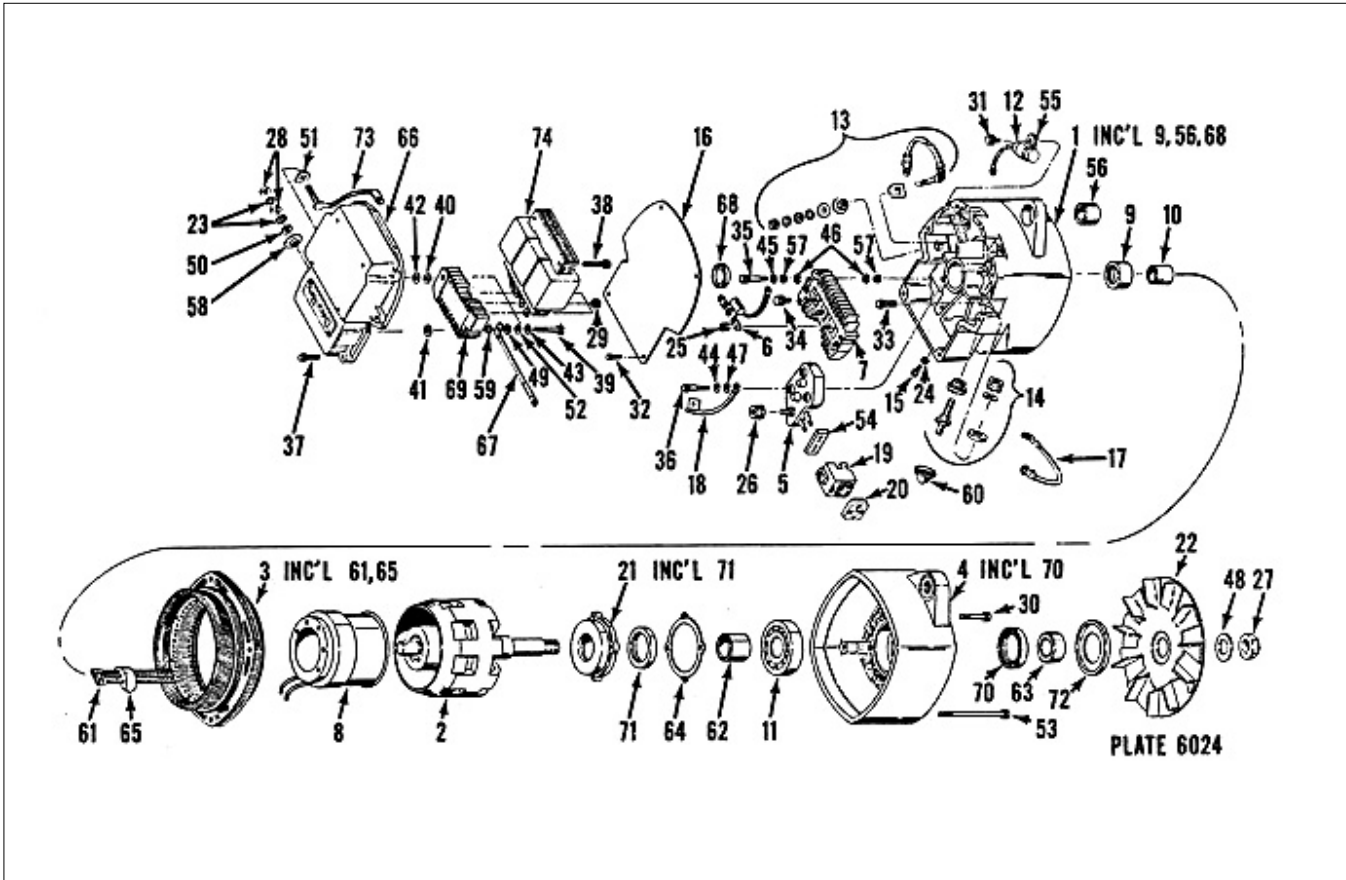

# Delco Remy Service Parts

Model 1117734

Ref No	Description	Part Number	Notation	Qty Reqd
00	INSULATION	830489		
01	HOUSING-RECTIFIER	1876760		
02	ROTOR ASSY	1968904		
03	STATOR ASSY	1876769		
04	FRAME-DE	1852726		
05	REGULATOR	1116405	SERVICE BY COMPLETE REPLACEMENT.	
06	DIODE TRIO	1876797		
07	RECTIFIER BRIDGE ASSY	1880132		
08	FIELD COIL & SUPPORT ASSY	1988086		
09	ROLLER BEARING	9436064		
10	RACE-ROLLER BEARING	9436063		
11	BALL BEARING ASSY	10472935		
12	CAPACITOR ASSY	1880046		
13	TERM. PACKAGE/OUTPUT	-	POSITIVE USES 1876897 OUTPUT TERM.	
16	PLATE-COVER	1876814		
18	LEAD/BRIDGE TO REG.	1876807		
19	BODY-CONNECTOR	801548		
20	CAP	801532		
21	RETAINER/D.E. BEARING	10497221		
22	FAN	1969481		
25	NUT ASSY	1851808		
26	NUT ASSY	1851808		
27	NUT-ROTOR SHAFT-D.E.	10484823		

NEGATIVE USES 1049656

# Delco Remy Service Parts

Model 1117734

Ref No	Description	Part Number	Notation	Qty Reqd
30	SCREW ASSY	10497222		
31	SCREW ASSY	1846955		
32	SCREW ASSY	1846955		
33	SCREW	1968945		
34	SCREW ASSY	1846955		
35	SCREW ASSY	830335		
36	SCREW ASSY	1976061		
44	WASHER-INSUL.-REG. ATTACH. SCREW	1913846		
45	WASHER-PLAIN (.20" I.D.)-RECT. BRID	807295		
45	WASHER	1919478		
46	WASHER	1919478		
47	WASHER-PLAIN-REGULATOR ATTACH. SCRE	807295		
48	WASHER-SHAFT NUT	10484823		
53	THRU BOLT	1968991		
54	BOOT	1876806		
55	BRACKET-CAPACITOR	1880118		
56	BUSHING	1892765		
57	BUSHING	1966879		
61	CLIP-TERM.-STATOR LEADS	1969671		
62	COLLAR (INSIDE)-SPACE-D.E. BEARING	10497218		
63	COLLAR (OUTSIDE)-SPACE-D.E.	-	IF AN OUTSIDE BEARING SEAL (ILLUS. 70) IS USED-	1968890 COLLAR M
64	GASKET	1968884		
65	GROMMET	1876805		

# Delco Remy Service Parts

Model 1117734

Ref No	Description	Part Number	Notation	Qty Reqd
68	PLUG-BEARING WELL	1876813		
70	SEAL-OIL	1958509		
71	SEAL-OIL	1958509		
72	SLINGER-GREASE-D.E.	10492163	1968891 SLINGER NOT REQUIRED WITH ALUMINUM FAN	