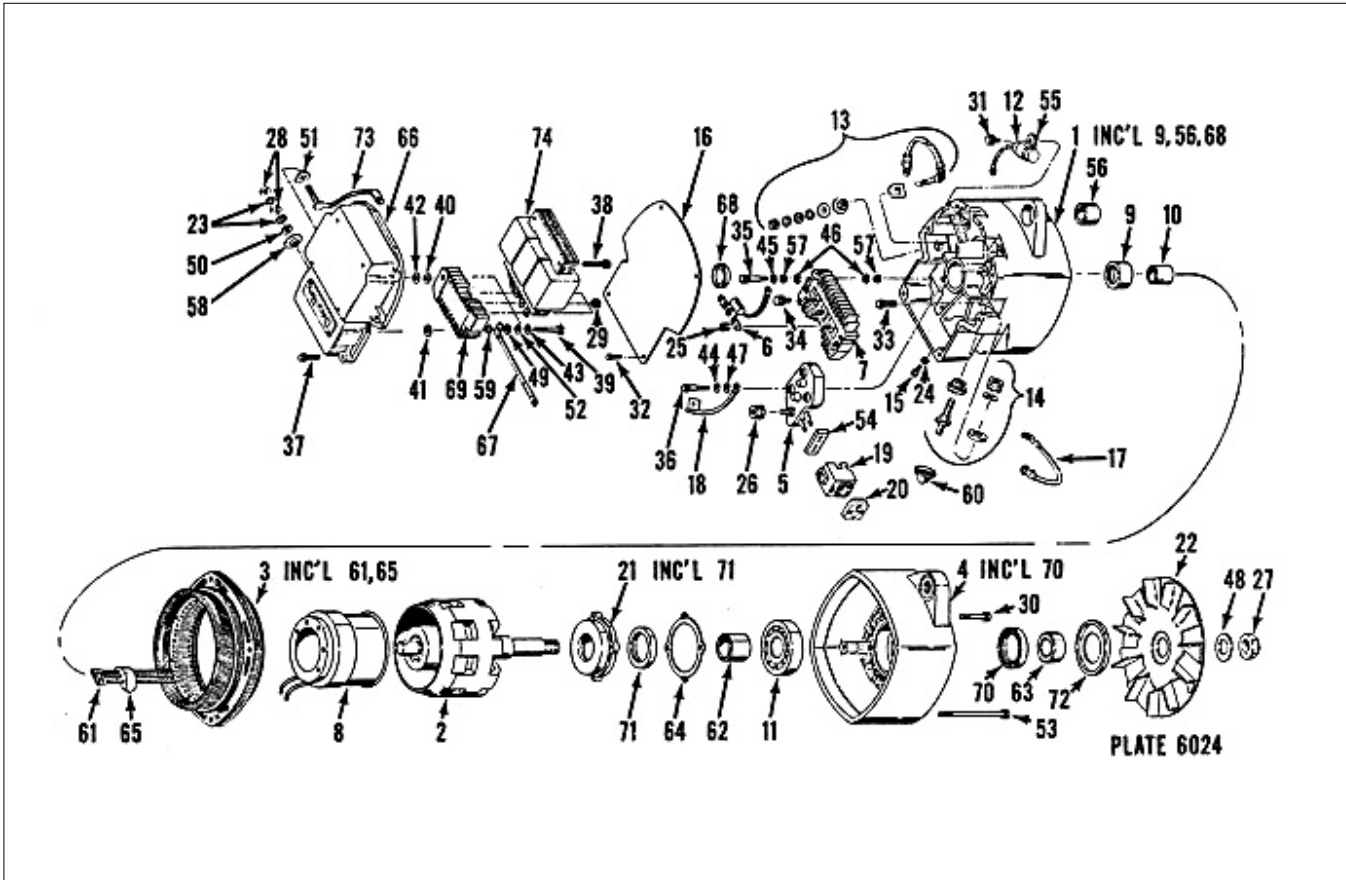

# Delco Remy Service Parts

Model 1117734

Ref No	Description	Part Number	Notation	Qty Reqd
00	INSULATION	830489		
01	HOUSING-RECTIFIER	1876760		
02	ROTOR ASSY	1968904		
03	STATOR ASSY	1876769		
04	FRAME-DE	1852726		
05	REGULATOR	1116405	SERVICE BY COMPLETE REPLACEMENT.	
06	DIODE TRIO	1876797		
07	RECTIFIER BRIDGE ASSY	1880132		
08	FIELD COIL & SUPPORT ASSY	1988086		
09	ROLLER BEARING	9436064		
10	RACE-ROLLER BEARING	9436063		
11	BALL BEARING ASSY	10472935		
12	CAPACITOR ASSY	1880046		
13	TERM. PACKAGE/OUTPUT	-	POSITIVE USES 1876897 OUTPUT TERM.	
16	PLATE-COVER	1876814		
18	LEAD/BRIDGE TO REG.	1876807		
19	BODY-CONNECTOR	801548		
20	CAP	801532		
21	RETAINER/D.E. BEARING	10497221		
22	FAN	1969481		
25	NUT ASSY	1851808		
26	NUT ASSY	1851808		
27	NUT-ROTOR SHAFT-D.E.	10484823		

# Delco Remy Service Parts

Model 1117734

Ref No	Description	Part Number	Notation	Qty Reqd
30	SCREW ASSY	10497222		
31	SCREW ASSY	1846955		
32	SCREW ASSY	1846955		
33	SCREW	1968945		
34	SCREW ASSY	1846955		
35	SCREW ASSY	830335		
36	SCREW ASSY	1976061		
44	WASHER-INSUL.-REG. ATTACH. SCREW	1913846		
45	WASHER-PLAIN (.20" I.D.)-RECT. BRID	807295		
45	WASHER	1919478		
46	WASHER	1919478		
47	WASHER-PLAIN-REGULATOR ATTACH. SCRE	807295		
48	WASHER-SHAFT NUT	10484823		
53	THRU BOLT	1968991		
54	BOOT	1876806		
55	BRACKET-CAPACITOR	1880118		
56	BUSHING	1892765		
57	BUSHING	1966879		
61	CLIP-TERM.-STATOR LEADS	1969671		
62	COLLAR (INSIDE)-SPACE-D.E. BEARING	10497218		
63	COLLAR (OUTSIDE)-SPACE-D.E.	-	IF AN OUTSIDE BEARING SEAL (ILLUS. 70) IS USED-	1968890 COLLAR M
64	GASKET	1968884		
65	GROMMET	1876805		

# Delco Remy Service Parts

Model 1117734

Ref No	Description	Part Number	Notation	Qty Reqd
68	PLUG-BEARING WELL	1876813		
70	SEAL-OIL	1958509		
71	SEAL-OIL	1958509		
72	SLINGER-GREASE-D.E.	10492163	1968891 SLINGER NOT REQUIRED WITH ALUMINUM FAN	