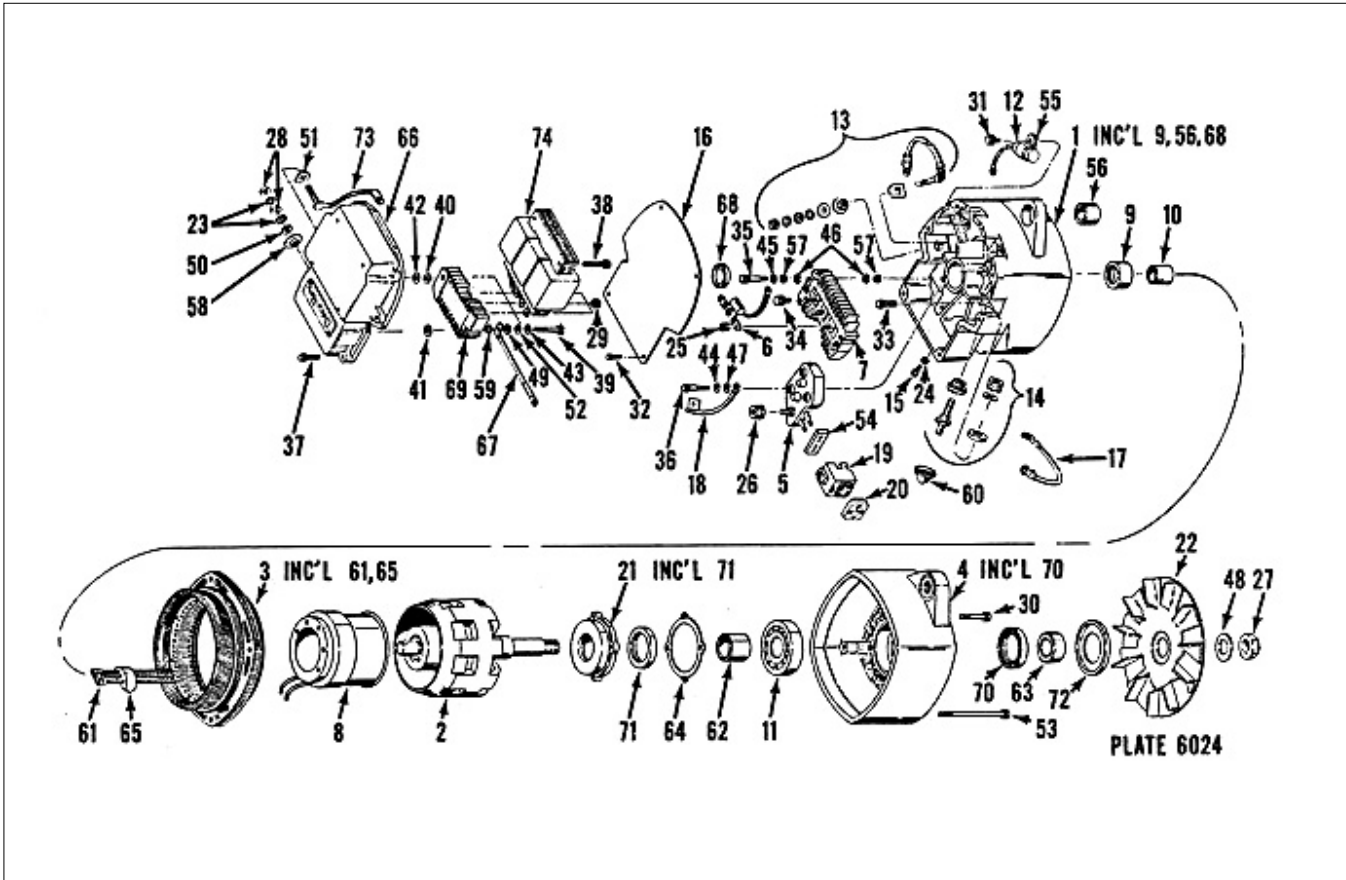

Delco Remy Service Parts

Model 1117805

Ref No	Description	Part Number	Notation	Qty Reqd
01	HOUSING-RECTIFIER	1876762		
02	ROTOR ASSY	1968904		
03	STATOR ASSY	10474776		
04	FRAME-DE	1852726		
05	REGULATOR	1116405	SVC. BY COMPL. REPLCMNT	
06	DIODE TRIO	1876797		
07	RECTIFIER BRIDGE ASSY	1875645		
08	FIELD COIL & SUPPORT ASSY	1988086		
09	ROLLER BEARING	9436064		
10	RACE-ROLLER BEARING	9436063		
11	BALL BEARING ASSY	10472935		
12	CAPACITOR ASSY	10474443		
13	SERV PKG, TERMINAL	10497168		
14	RELAY TERMINAL	1971673		
15	SCREW	9427129		
16	PLATE-COVER	1876814		
17	CONNECTOR	10497824		
18	CONNECTOR	10497661		
21	RETAINER/DE BEARING	10497221		
22	FAN	10467133	FIRST DESIGN USES STAMPED STEEL FAN 1969481.	
24	LOCK WASHER-GROUND SCREW	STD HW	SECOND DESIGN USES CAST ALUMINUM FAN 10467133 WHICH DOES NOT REQUIRE A SINGER.	
25	NUT ASSY	1851808		
26	NUT ASSY	1851808		

Delco Remy Service Parts

Model 1117805

Ref No	Description	Part Number	Notation	Qty Reqd
27	NUT-SHAFT-DE	10484823		
30	SCREW ASSY	10497222		
31	SCREW ASSY	1846955		
32	SCREW ASSY	1894641		
33	SCREW	1968945		
34	SCREW ASSY	1846955		
35	SCREW ASSY	830335		
35	SCREW ASSY	830338		
36	SCREW ASSY	1894458		
36	SCREW ASSY	1976061		
45	WASHER-PLAIN-RECT. BRIDGE ATTACH. \$	807295		
48	WASHER-SHAFT NUT	10484823		
53	THRU BOLT	1968991		
56	BUSHING	1892765		
60	CAP	1970227		
61	CLIP-TERM. STATOR LEADS	1969671		
62	COLLAR (INSIDE)-SPACE-DE BRG.	10497218		
63	COLLAR (OUTSIDE)-SPACE-DE BRG.	-	IF AN OUTSIDE BEARING SEAL (ILLUS.70) IS USED-	1968890 COLLAR MUS
65	GROMMET	1876805		
68	PLUG-BEARING WELL	1876813		