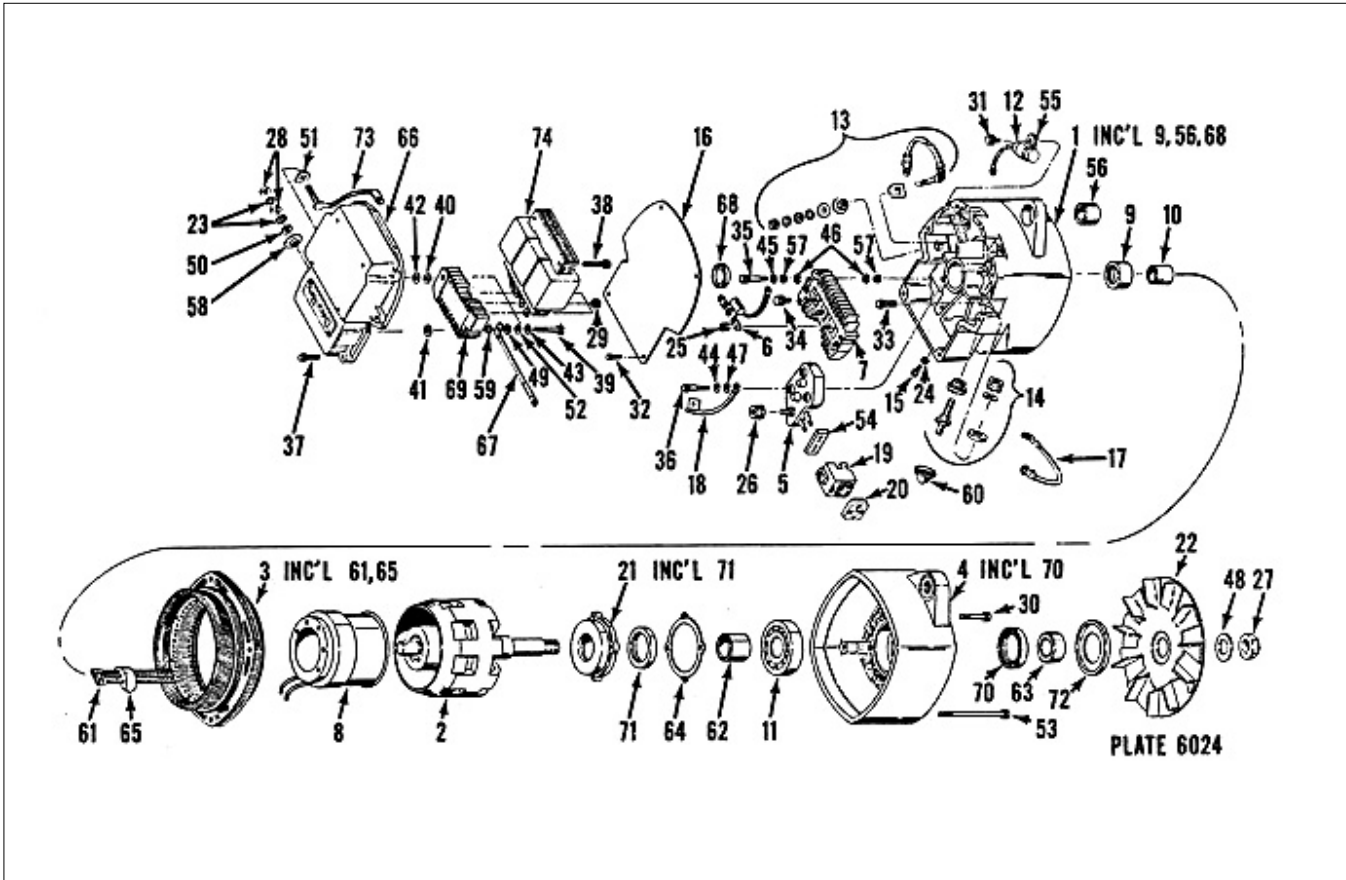

Delco Remy Service Parts

Model 1117817

Ref No	Description	Part Number	Notation	Qty Reqd
01	HOUSING-RECTIFIER	1876762		1
02	ROTOR ASSY	1968904		1
03	STATOR ASSY	10497825		1
04	FRAME-DE	1852726		1
05	REGULATOR	1116405		1
06	DIODE TRIO	1876797		1
07	RECTIFIER BRIDGE ASSY	1875645		1
08	FIELD COIL & SUPPORT ASSY	10493231		1
09	ROLLER BEARING	9436064	Outer Race & Roller - Rectifier End	1
10	RACE-ROLLER BEARING	NA	Inner Race & Roller - Rectifier End	1
11	BALL BEARING ASSY	10472935		1
12	CAPACITOR ASSY	10474443		1
13	SERV PKG, BATTERY TERM	10497168		1
14	RELAY TERMINAL	1971673		1
15	SCREW	9427129		1
16	PLATE-COVER	1876814		1
17	CONNECTOR	10497824	Bridge to Relay	1
18	CONNECTOR	10497661	Bridge to Regulator Mtg. Screw	1
21	PLATE-RETAINER	10497221		1
22	FAN	10467133		1
24	LOCK WASHER-GROUND SCREW	STD HWD		1
25	NUT ASSY	1851808		1
26	NUT ASSY	1851808	Bridge Term Stud	3