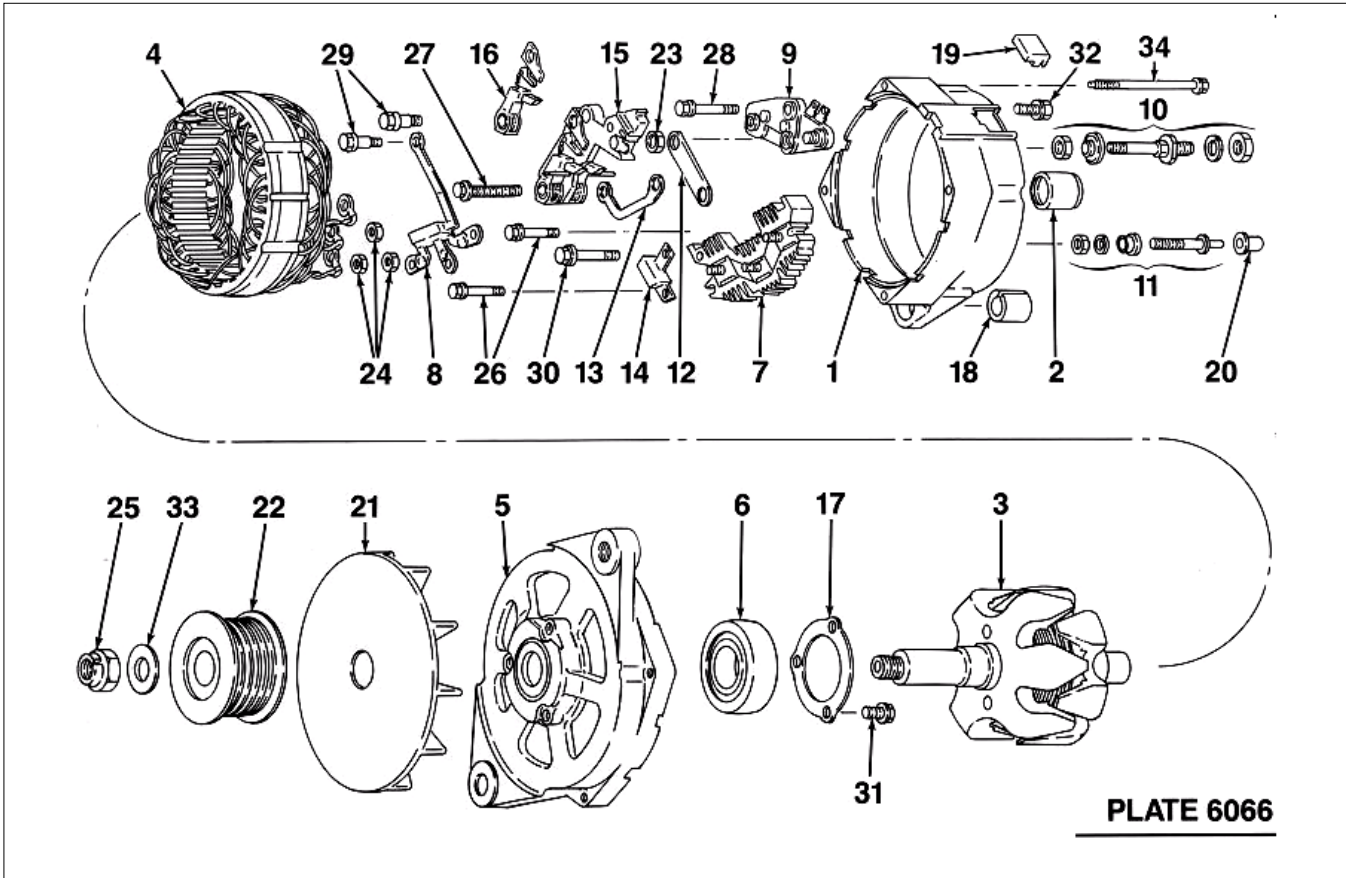

Ref No	Description	Part Number	Notation	Qty Reqd
00	CONNECTOR	10468944		
00	SERV PKG, TERMINAL	10479703		
01	FRAME-SRE	10477780		
02	ROLLER BEARING	9437171		
03	ROTOR ASSY	10477863		
04	STATOR ASSY	10470688		
05	FRAME-DE	10467267		
06	BALL BEARING ASSY	10472935		
07	RECTIFIER ASSY	1988976		
08	DIODE TRIO	1988985		
09	REGULATOR	1116405	SERVICE BY COMPLETE REPLACEMENT.	
10	SERV PKG, TERMINAL	10479702		
11	SERV PKG, TERMINAL	10479703		
12	CONNECTOR	10467404	OUTPUT TERM. STUD TO REGULATOR STUD.	
13	CONNECTOR	10467339		
14	CAPACITOR	1988972	INCLUDES BRACKET.	
15	BRUSH HOLDER ASSY	10467934		
16	BRUSH HOLDER ASSY	10467935		
17	PLATE-RETAINER	10467271		
18	BUSHING	1892765		
19	COVER	1987869		
21	FAN	10471121		
23	NUT ASSY	1851808		

Ref No	Description	Part Number	Notation	Qty Reqd
24	NUT-RECTIFIER BRIDGE	453996		
25	NUT-SHAFT DE	10484823		
26	SCREW ASSY	1894458		
27	SCREW	1979727		
28	SCREW ASSY	1894458		
29	SCREW	1876681		
30	SCREW	1988970		
31	SCREW ASSY	1894641		
32	SCREW ASSY	10475784		
33	WASHER-SHAFT NUT DE	10484823		
34	BOLT THRU	1989690		