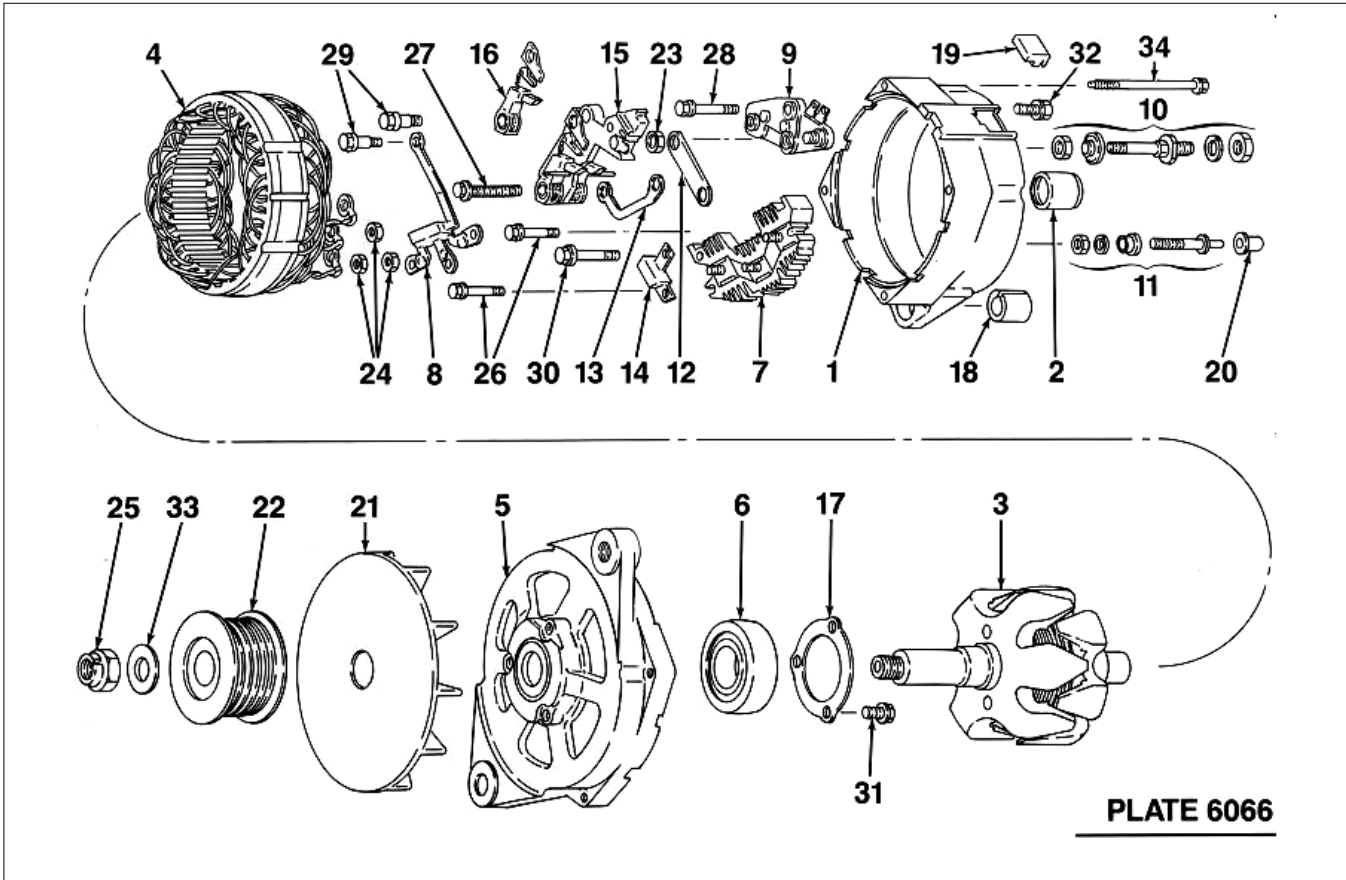

Ref No	Description	Part Number	Notation	Qty Reqd
01	FRAME-SRE	10477780		
02	ROLLER BEARING	9437171		
03	ROTOR ASSY	10477782		
04	STATOR ASSY	10467994		
05	FRAME-DE	10467267		
06	BALL BEARING ASSY	10472935		
07	RECTIFIER ASSY	1988976		
08	DIODE TRIO	1988985		
09	REGULATOR	1116435	SERVICE BY COMPLETE REPLACEMENT.	
10	SERV PKG, TERMINAL	10457334		
11	SERV PKG, TERMINAL	10457159		
12	CONNECTOR	10467404	OUTPUT TERM. STUD TO REGULATOR STUD.	
13	CONNECTOR	10467339		
14	CAPACITOR	1988972	INCLUDES BRACKET.	
15	BRUSH HOLDER ASSY	10467934		
16	BRUSH HOLDER ASSY	10467935		
17	PLATE-RETAINER	10467271		
18	BUSHING	1892765		
20	CAP	1970227		
21	FAN	10471121		
23	NUT ASSY	1851808		
24	NUT-RECTIFIER BRIDGE	453996		
25	NUT-SHAFT DE	10484823		

Ref No	Description	Part Number	Notation	Qty Reqd
26	SCREW ASSY	1894458		
27	SCREW	1979727		
28	SCREW ASSY	1894458		
29	SCREW	1876681		
30	SCREW	1988970		
31	SCREW ASSY	1894641		
32	SCREW ASSY	10475784		
33	WASHER-SHAFT NUT DE	10484823		
34	BOLT THRU	1989690		