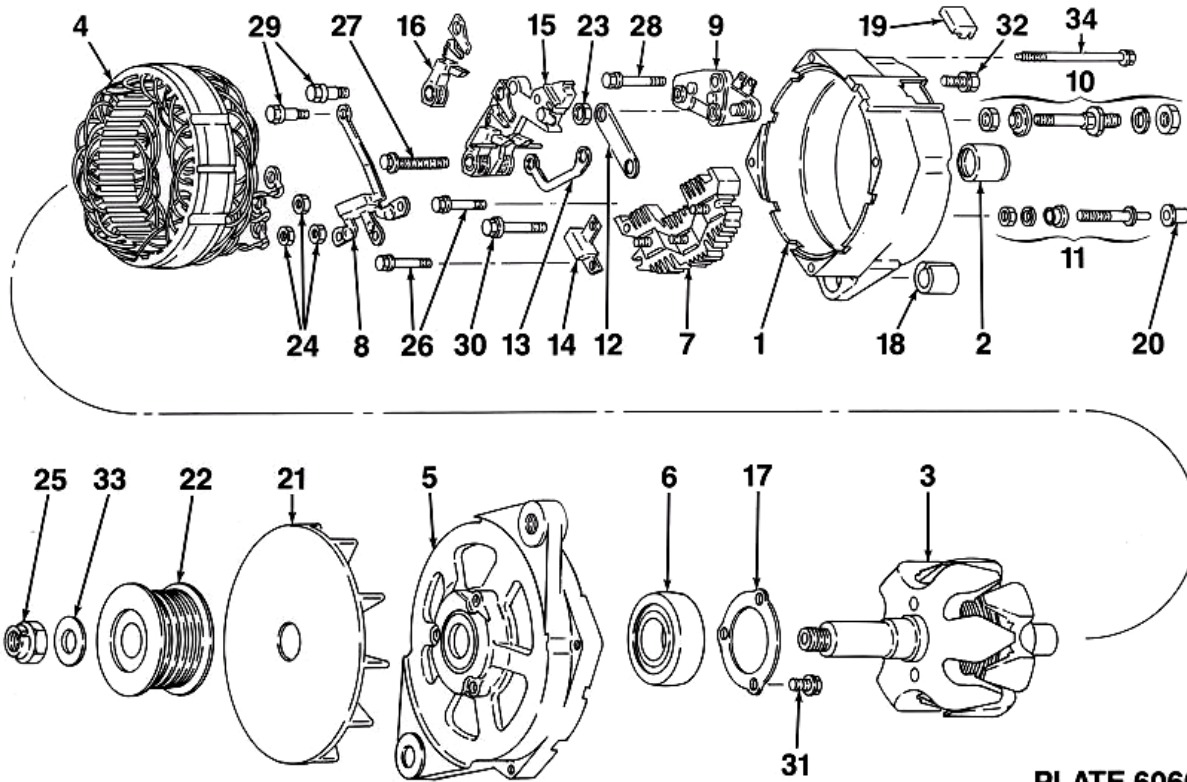

Delco Remy Service Parts

Model 19010200

PLATE 6066

Ref No	Description	Part Number	Notation	Qty Reqd
00	SCREW	10474065		
00	SCREW	10497129		
00	COVER ASSY	10474067		
00	SERV PKG, TERMINAL	10479701		
01	FRAME-SRE	10477780		
02	ROLLER BEARING	9437171		
03	ROTOR ASSY	10477863		
04	STATOR ASSY	10470875		
05	FRAME-DE	10467267		
06	BALL BEARING ASSY	10472935		
07	RECTIFIER ASSY	1988976		
08	DIODE TRIO	1988985		
09	REGULATOR	1116405	SERVICE BY COMPLETE REPLACEMENT.	
10	SERV PKG, TERMINAL	10457347		
11	SERV PKG, TERMINAL	10479701		
13	CONNECTOR	10467339		
14	CAPACITOR	1988972	INCLUDES BRACKET.	
15	BRUSH HOLDER ASSY	10467934		
16	BRUSH HOLDER ASSY	10467935		
17	PLATE-RETAINER	10467271		
18	BUSHING	1892765		
21	FAN	10471121		
23	NUT ASSY	1851808		

Delco Remy Service Parts

Model 19010200

Ref No	Description	Part Number	Notation	Qty Reqd
24	NUT-RECTIFIER BRIDGE	453996		
25	NUT-SHAFT DE	10484823		
26	SCREW ASSY	1894458		
27	SCREW	1979727		
28	SCREW ASSY	1894458		
29	SCREW	1876681		
30	SCREW	1988970		
31	SCREW ASSY	1894641		
33	WASHER-SHAFT NUT DE	10484823		
34	BOLT THRU	1989690		