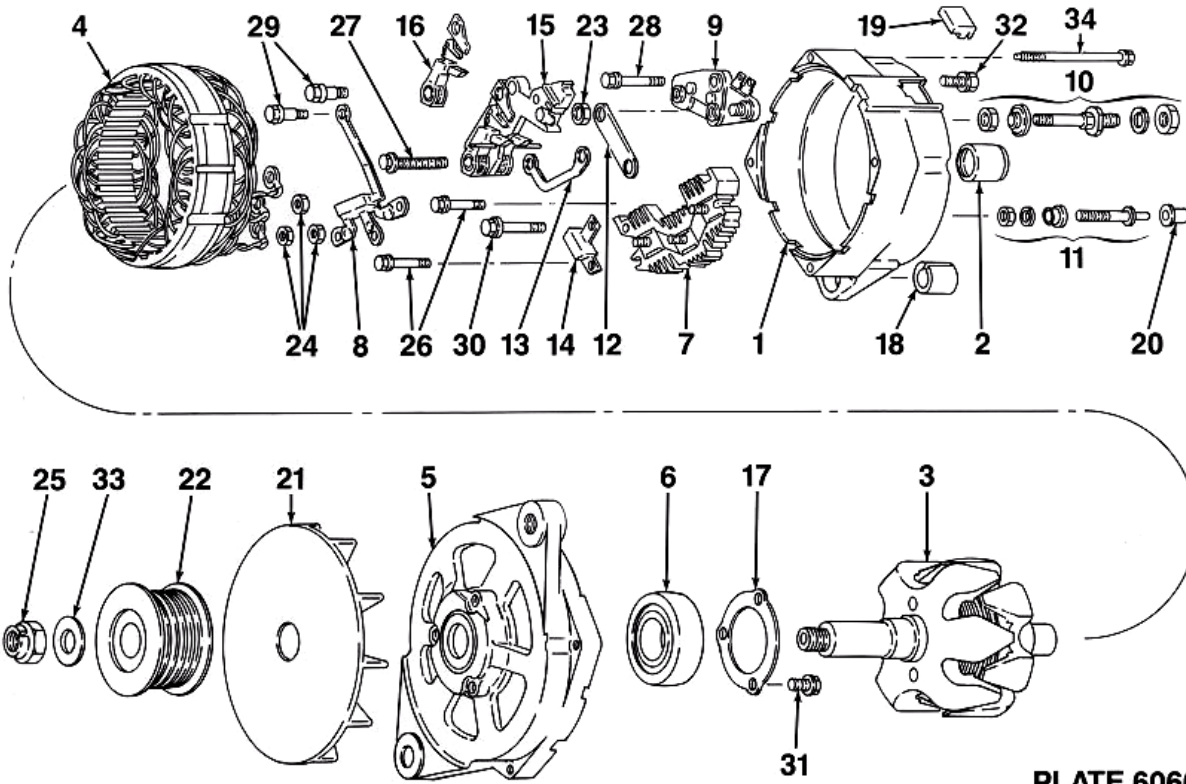

Delco Remy Service Parts

Model 19010200

PLATE 6066

Ref No	Description	Part Number	Notation	Qty Reqd
00	SCREW	10474065		
00	SCREW	10497129		
00	COVER ASSY	10474067		
00	SERV PKG, TERMINAL	10479701		
01	FRAME-SRE	10477780		
02	ROLLER BEARING	9437171		
03	ROTOR ASSY	10477863		
04	STATOR ASSY	10470875		
05	FRAME-DE	10467267		
06	BALL BEARING ASSY	10472935		
07	RECTIFIER ASSY	1988976		
08	DIODE TRIO	1988985		
09	REGULATOR	1116405	SERVICE BY COMPLETE REPLACEMENT.	
10	SERV PKG, TERMINAL	10457347		
11	SERV PKG, TERMINAL	10479701		
13	CONNECTOR	10467339		
14	CAPACITOR	1988972	INCLUDES BRACKET.	
15	BRUSH HOLDER ASSY	10467934		
16	BRUSH HOLDER ASSY	10467935		
17	PLATE-RETAINER	10467271		
18	BUSHING	1892765		
21	FAN	10471121		
23	NUT ASSY	1851808		

Delco Remy Service Parts

Model 19010200

Ref No	Description	Part Number	Notation	Qty Reqd
24	NUT-RECTIFIER BRIDGE	453996		
25	NUT-SHAFT DE	10484823		
26	SCREW ASSY	1894458		
27	SCREW	1979727		
28	SCREW ASSY	1894458		
29	SCREW	1876681		
30	SCREW	1988970		
31	SCREW ASSY	1894641		
33	WASHER-SHAFT NUT DE	10484823		
34	BOLT THRU	1989690		